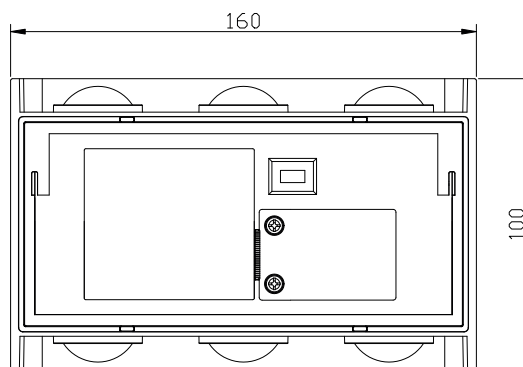

**TYPE**

Professional LED for **Outdoor Lighting**

PRO	CRI ≥ 80	
IP65		60°
220-240V 50/60Hz		15,000h L70

Model:	Lens 3
Format:	Rectangular
Location:	Exterior
Wattage:	6W
Materials:	Aluminium
Led Color:	3000K / 4200K / 6500K
Product Dimension:	160*100*40mm
IP Code:	65
Fixation:	Wall
CRI :	80
Lumen Output:	600
Frequency:	50/60 Hz
Beam Angle:	60°

CCT switch

**DIMENSION DRAW**

**OUTDOOR**